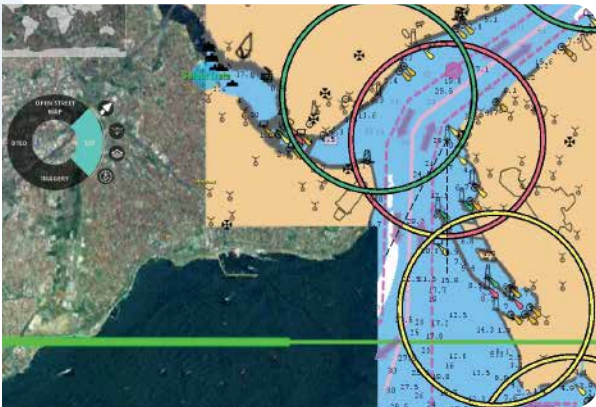

3D Scene

- Raster and vector features
- Fast 3D hardware accelerated terrain rendering
- Realtime lighting and shadow rendering
- Scaling, positioning and orienting functions
- Simple and unified control
- DirectX and Windows support

Supported Formats

- Shape (.shp)
- Tagged Image Format File (.tiff)
- Wavefront Object (.obj)
- Image Formats (.png, .jpeg, .bmp etc.)

TED-EN-2205-101

Phone : +90 (850) 840 00 46

Fax : +90 (312) 210 00 47

E-Mail : info@simsoft.com.tr

Web : www.simsoft.com.tr

HEAD OFFICE

ODTÜ Teknokent SATGEB Bölge,
Ortak Bina 1, Kat AR-GE Ofisi
ANKARA, TÜRKİYE

HAB / KAHRAMANKAZAN

Ankara Uzay ve Havacılık İhtisas OSB
Saray Mahallesi, B28 Caddesi No: 4/1
ANKARA, TÜRKİYE

BİLKENT OFFICE

Ankara Teknoloji Geliştirme Bölgesi
Cyberpark, Cyberplaza A Blok 5, Kat
ANKARA, TÜRKİYE

İSTANBUL OFFICE

Teknopark İstanbul Sanayi Mah.
Teknokent Bulvarı No: 1/3A 208
İSTANBUL, TÜRKİYE

HACETTEPE OFFICE

Üniversiteler Mah, Hacettepe Üniversitesi
Teknokent 6, AR-GE F Blok 8, Kat
ANKARA, TÜRKİYE

USA FLORIDA

Simsoft Technologies 4250
Alafaya Trail Ste 212-148 USA
E-Mail : info@simsofttech.com